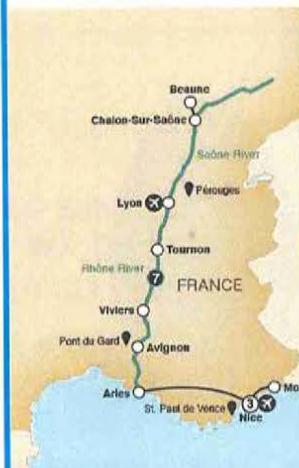

EASTER	1
FRANCE RIVER CRUISE/NICE	2
CALIFORNIA DREAMIN'	2
JUNE 26 DAIRY BREAKFAST	2
MAY DAY	3
LUCKY WINNERS	3
CALENDAR OF EVENTS	4

SENSATIONS OF LYON & PROVENCE RIVER CRUISE in FRANCE

SEPTEMBER 2—13, 2022

Enjoy a three-night hotel stay in Nice, France, with touring in Nice and Monte

Carlo. Take a seven-night cruise through southern France and enjoy first-class service by an English-speaking crew on the MS Emerald Liberte. This is a small cruise ship with only 68 rooms and a crew of 43! See the beauty around every river bend in your Balcony Suite! Free air ends April 30th!

TRAVEL WOULD BE A WONDERFUL
GIFT!

California Dreamin' Lake Tahoe, Monterey, Yosemite, Napa Valley and San Francisco!

OCTOBER 10-19, 2022

**Don't miss this beauty right
here in the USA! Call for a
brochure today!**